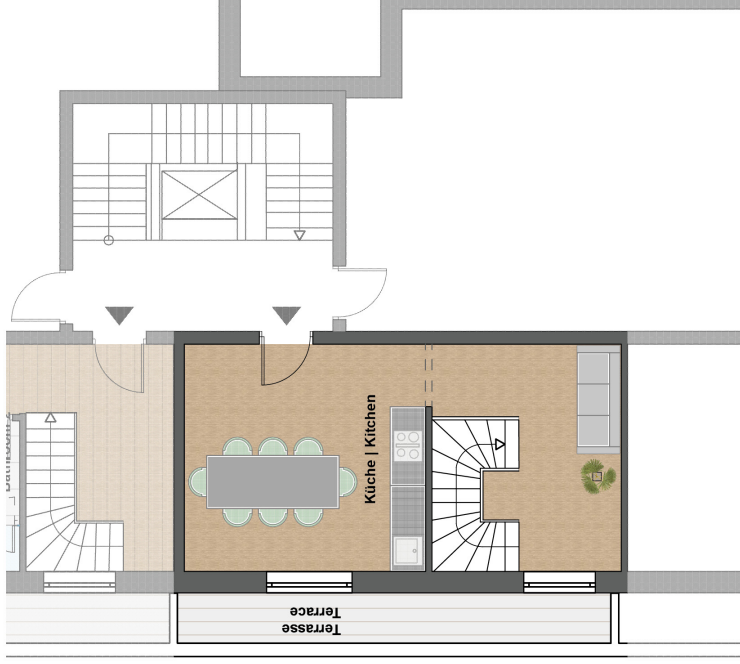

Business Maisonette Loft at the Park

57m²

Untere Ebene | Lower floor

Obere Ebene | Upper floor

Fakten | Facts

4 Gäste | Guests

1 Bett | Bed
1,80 x 2,00 m

1 Schlafsofa | Sofa bed
1,40 x 2,00 m

Holstenwall 10, 20355 Hamburg
Maisonette 5. Obergeschoss | 5th floor

Zimmer | Rooms

1 Schlafzimmer | Bedroom

1 Bad | Bathroom
1 Dusche | Shower

1 Küche | Kitchen
Herd | Stove, Ofen | Oven, Kühlschrank |
Refrigerator, Spülmaschine | Dishwasher