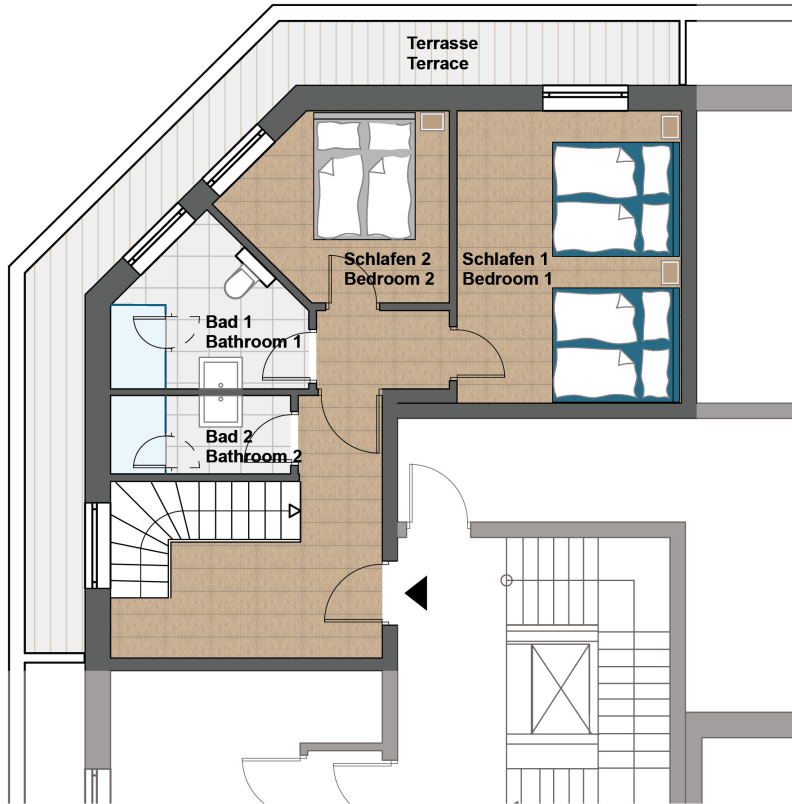

Maisonette Loft at the Park

Untere Ebene | Lower floor

Obere Ebene | Upper floor

Fakten | Facts

8 Gäste | Guests

4 Betten | Beds
2: 1,60 x 2,00 m, 2: 1,80 x 2,00 m

Holstenwall 10, 20355 Hamburg
Maisonette 5. Obergeschoss | 5th floor

Zimmer | Rooms

- 3 Schlafzimmer | Bedrooms
- 3 Bäder | Bathrooms
2 Duschen | 2 Showers
- 1 Küche | Kitchen
Herd | Stove, Ofen | Oven, Kühlschrank | Refrigerator, Spülmaschine | Dishwasher
- 1 Terrasse | Terrace