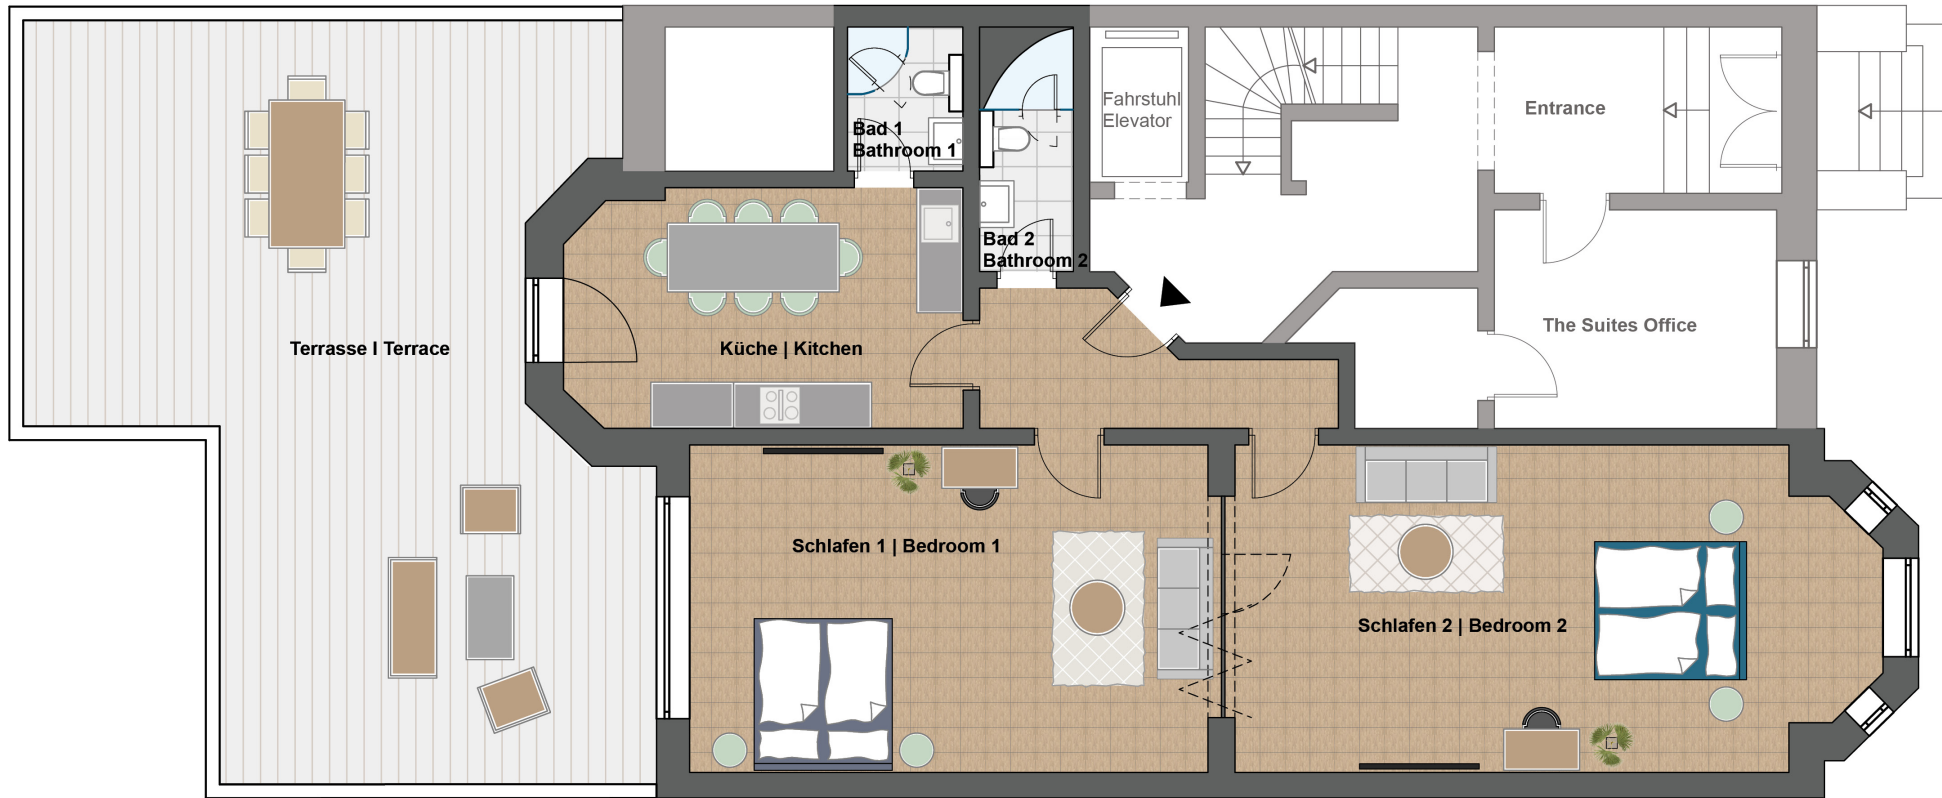

# Luxury Innercity Apartment

135m<sup>2</sup> + 85m<sup>2</sup> Terrasse | Terrace

## Fakten | Facts

8 Gäste | Guests

2 Betten | Beds  
1,80 x 2,20 m

2 Schlafsofa | Sofa beds  
1,40 x 2,00 m

Holzdammm 40, 20099 Hamburg  
Erdgeschoss | Ground floor

## Zimmer | Rooms

2 Schlafzimmer | Bedrooms

2 Bäder | Bathrooms  
2 Duschen | 2 Showers

1 Küche | Kitchen  
Herd | Stove, Ofen | Oven, Kühlschrank |  
Refrigerator, Spülmaschine | Dishwasher

85m<sup>2</sup> Terrasse | Terrace