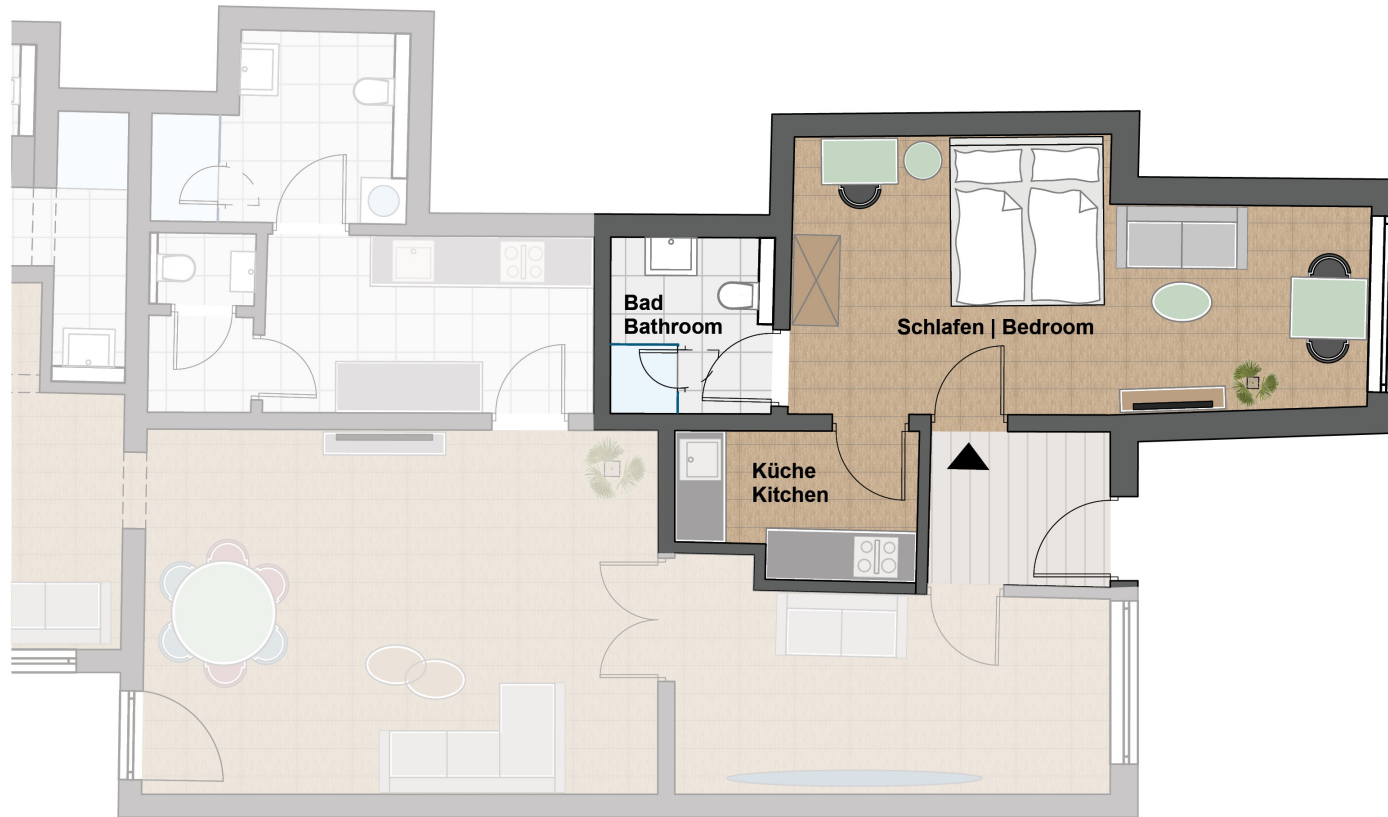

Alster Waterfront Studio

35m²

Fakten | Facts

2 Gäste | Guests

1 Bett | Bed
1,60 x 2,00 m

Schwanenwik 36, 22087 Hamburg
Souterrain | Basement

Zimmer | Rooms

1 Schlafzimmer | Bedroom

1 Bad | Bathroom
1 Dusche | 1 Shower

1 Küche | Kitchen
Herd | Stove, Ofen | Oven, Kühlschrank |
Refrigerator, Spülmaschine | Dishwasher

Ausstattung | Facilities

- WLAN | WiFi
- Smart TV
- Handtücher | Towels
- Bettwäsche | Bedding
- Föhn | Hairdryer
- Kaffee | Coffee (Bio Azul)
- Tee | Tea (Samova)
- Shampoo | Shampoo (STW)